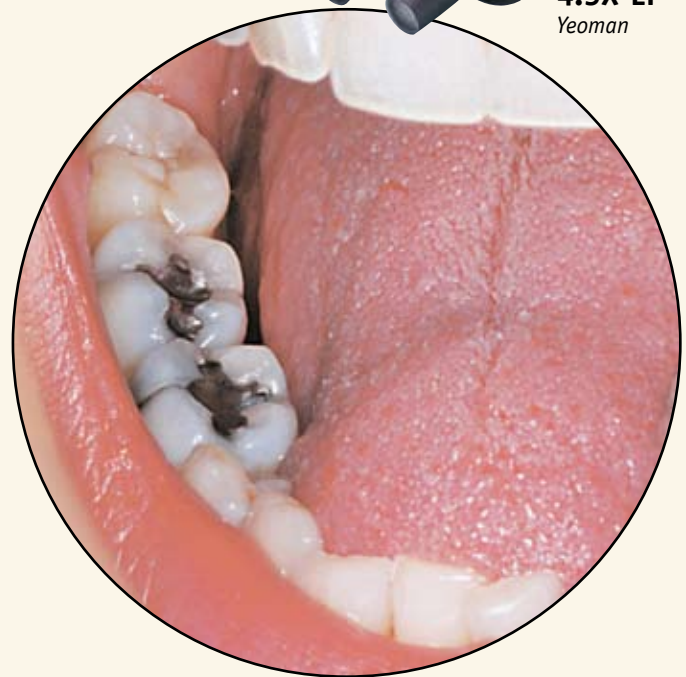

3.5X-EF
Titanium 062

Expanded Field High-Vision® Telescopes
available in powers of 3.5X-EF, 4.5X-EF, and 6.0X-EF

4.5X-EF
Yeoman

SEE it
EVEN BETTER™

Adding Light INCREASES depth of field, CONTRAST AND OVERALL visibility.