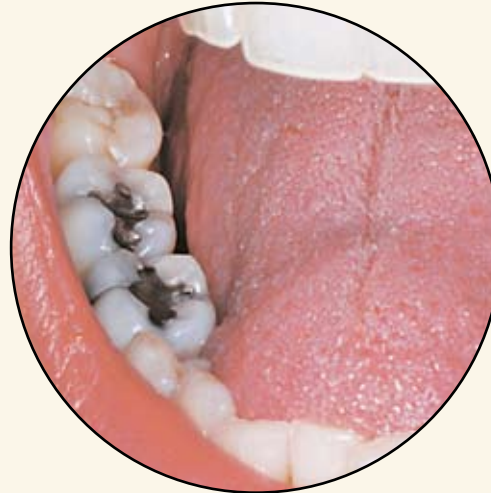

2.5X
Titanium 077

STANDARD FIELD Surgi-Spec® TELESCOPES
available in powers of 1.7X, 2.5X, 3.5X, and 4.5X

3.5X
Titanium 109

Actual Size

and **PROTECTION**

Easily Sterilized | Excellent Infection Control

Safety Scopes™