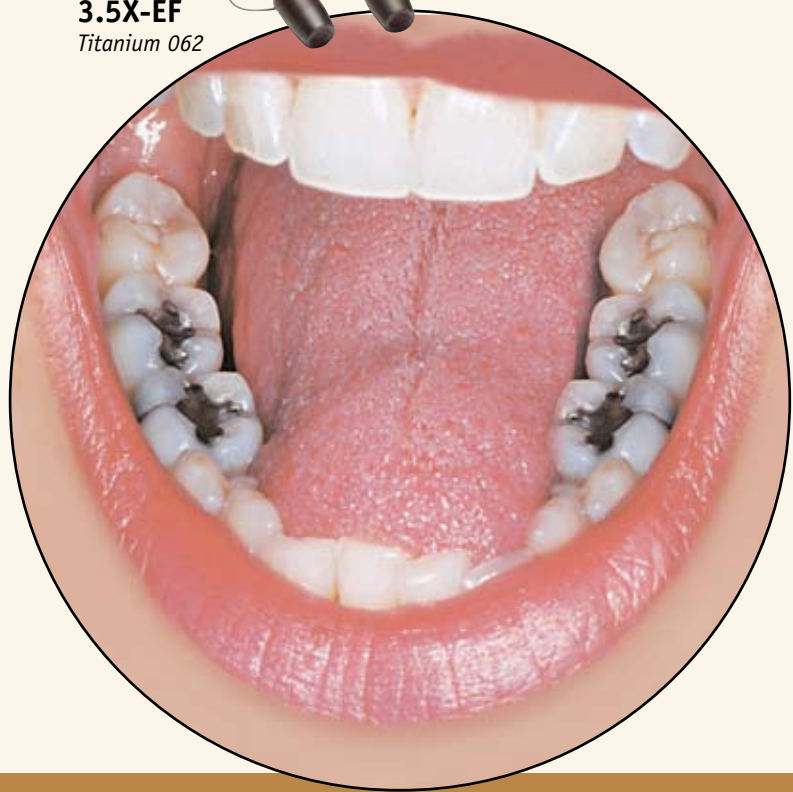

3.5X-EF
Titanium 062

Expanded Field High-Vision® Telescopes
available in powers of 3.5X-EF, 4.5X-EF, and 6.0X-EF

4.5X-EF
Yeoman

SEE it
EVEN BETTER™

Adding Light INCREASES depth of field, CONTRAST AND OVERALL visibility.

SEE IT EVEN BETTER WITH

DESIGNS
FOR VISION®

LED
DayLite™

Now with
Your Choice:

UNTETHERED, LIGHTWEIGHT AND PORTABLE

BRIGHTEST LED DayLite™

Bright white adjustable LED
(0 - 9500 footcandles)
30% brighter than competitors,
Brighter than fiber optics

New

LIGHTEST LED DayLite Mini™

Smallest, lightest (less than ½ oz.)
Bright white adjustable LED
(0 - 4400 footcandles),
The BRIGHTEST mini LED

JUST SEE it!™

with our 45 Day, NO Obligation Trial. Simply contact us for an appointment.
Call Toll Free **1.800.345.4009** Or Email Us info@DesignsForVision.com